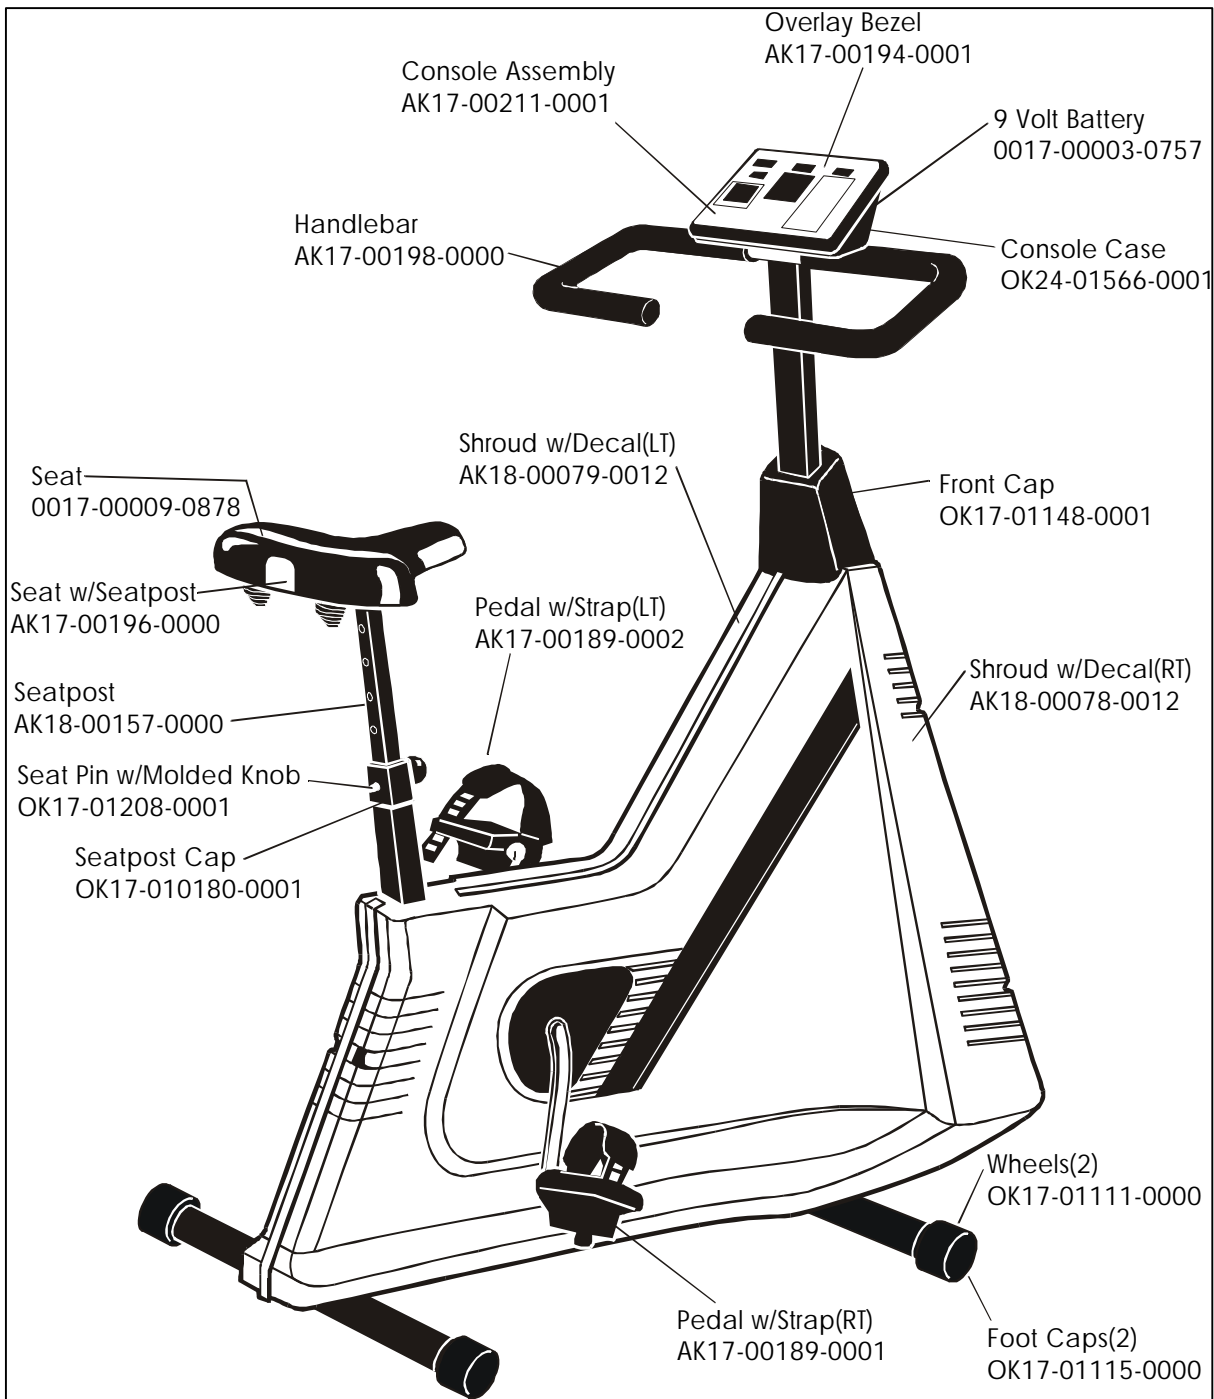

**LC-3500
EXERCISE BIKE**

GE09-00026-0100

LC-3500
EXERCISE BIKE

GE09-00026-0100